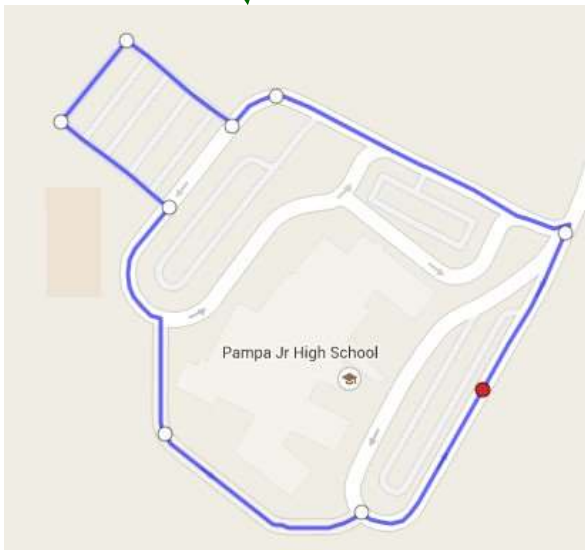

Pampa Junior High Route Maps

Aerial Map

Mileage Maps

0.7 miles

1.3 miles